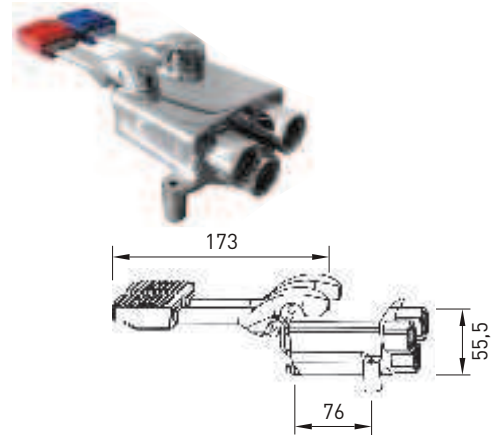

- entirely made of stainless steel AISI 304
- knee operated wash basin with soap dispenser
- hot -cold water mixing valve - 1/2"
- backsplash 370mm and sink 330x230mm
- all accessories included siphon, tap, valve etc.
- design in compliance with HACCP certificates

ποδοβαλβίδα δαπέδου μονή
single floor pedal valve

κωδικός code	μοντέλο model
4751	SAM-1602

- κατασκευή από επιχρωμιωμένο μπρούντζο
- παρέχει ανάμεικτο νερό (έξοδος 1/2")
- με 2 εισόδους νερού (κρύο 1/2" - ζεστό 1/2")
- με πεντάλ ανάμειξης
- στοιβαρή κατασκευή

- constructed from polished chrome plated brass
- delivers mixed temp. water (outlet connection G 1/2")
- 2 water inlet connections (cold G 1/2" - hot G 1/2")
- pedal operated progressive mixer
- durable robust construction

- constructed from polished chrome plated brass
- delivers hot, cold or mixed temp. water (outlet connection G 1/2")
- 2 water inlet connections (cold G 1/2" - hot G 1/2")
- pedal operated progressive mixer
- durable robust construction